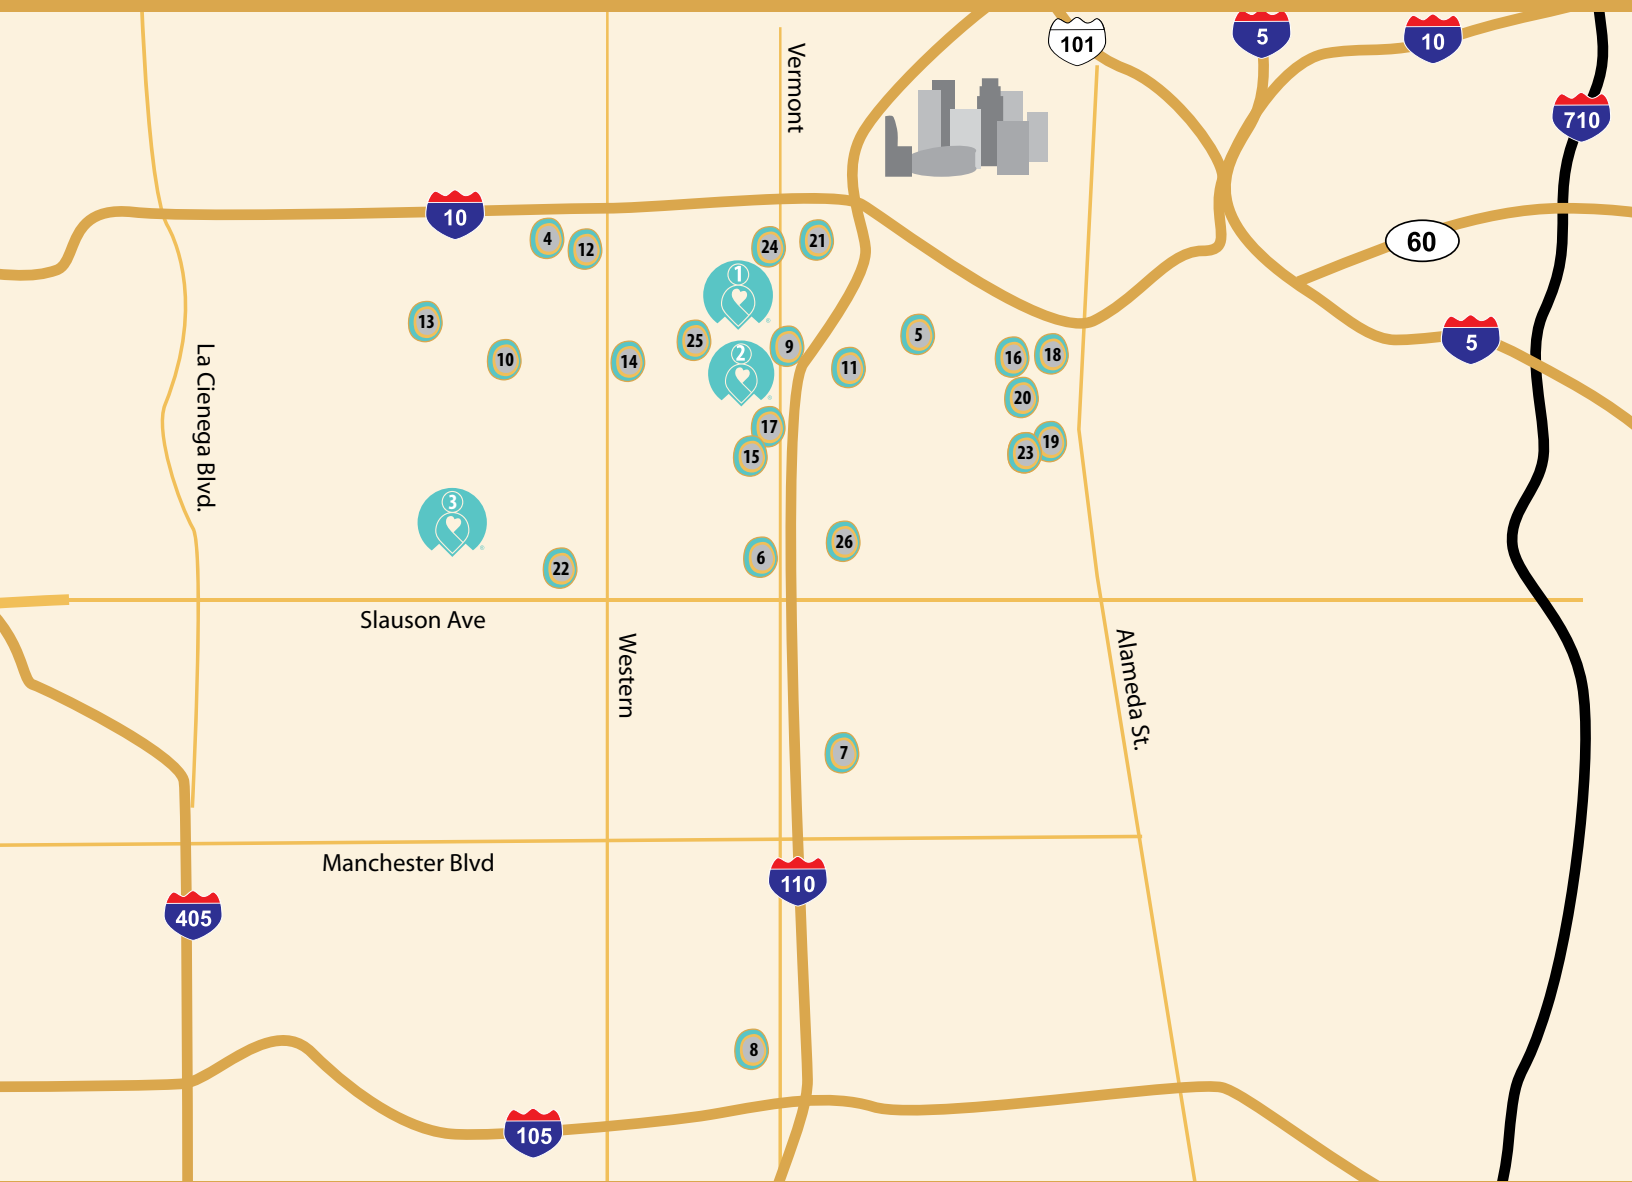

## Los Angeles Child Guidance Clinic Offices

1. University Park Office  
3031 S. Vermont Ave., Los Angeles
2. Exposition Park Office  
3787 S. Vermont Ave., Los Angeles
3. Leimert Park Office  
4401 Crenshaw Blvd., Los Angeles

## School-Based Services Partners

4. 24th Street Elementary School
5. 28th Street Elementary School
6. 52nd Street Elementary School
7. 75th Street Elementary School
8. 95th Street Elementary School
9. Alexander Science Center School
10. Bradley Elementary School
11. Clinton Middle School
12. Crown Preparatory Academy
13. Dorsey High School
14. Foshay Learning Center
15. LaMotte Elementary School
16. Lawson Academy
17. Manual Arts High School

18. Nava Learning Academy Arts & Culture  
Nava Learning Academy Business & Technology
19. Nava College Preparatory Academy
20. Nevin Avenue Elementary School
21. Norwood Elementary School
22. William and Carol Ouchi High School
23. Student Empowerment Academy
24. Vermont Avenue Elementary School
25. Weemes Elementary School
26. LAA Patti & Peter Neuwirth Leadership Academy

## Other Service Site Partners

- Good Shepherd Shelter (location not disclosed)