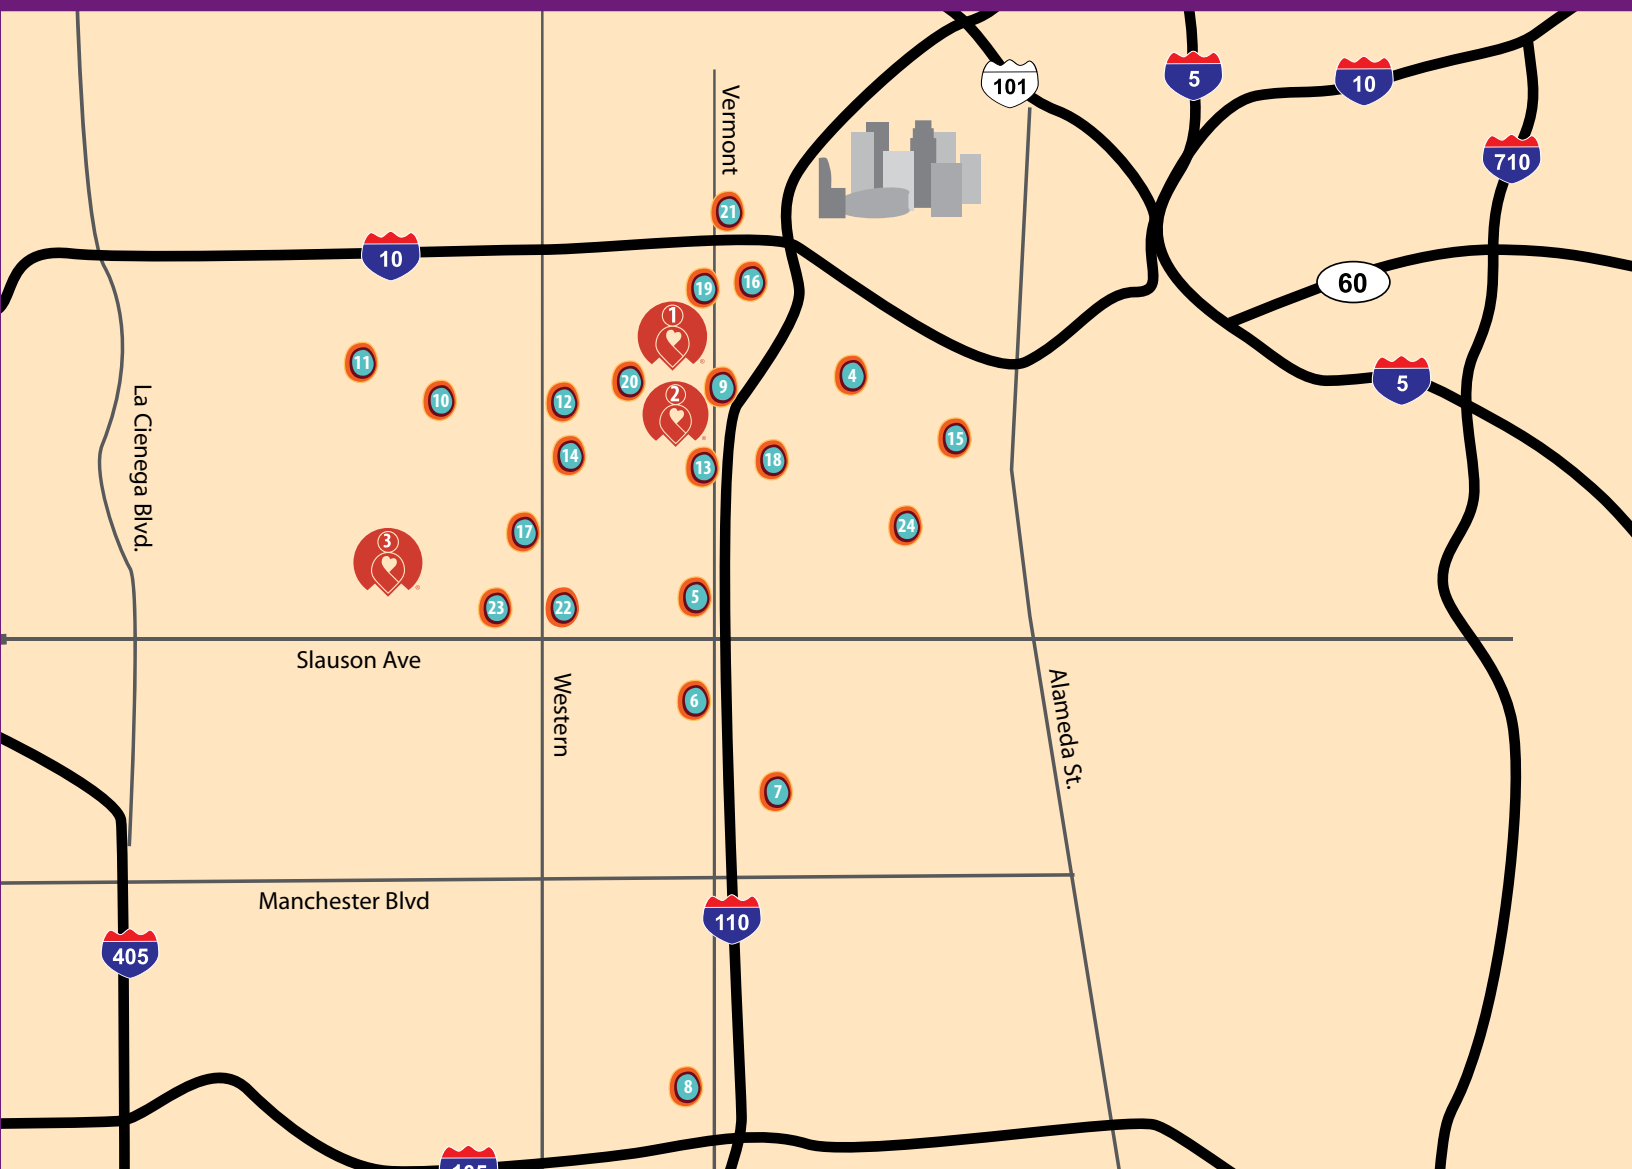

Bringing Well-Being to Where Need is Highest

Los Angeles Child Guidance Clinic Offices

1. University Park Site
3031 S.Vermont Ave., Los Angeles
2. Exposition Park Site
3787 S.Vermont Ave., Los Angeles
3. Leimert Park Site
4401 Crenshaw Blvd., Los Angeles

School-Based Services Partners

4. 28th Street Elementary School
5. 52nd Street Elementary School
6. 68th Street Elementary School
7. 75th Street Elementary School
8. 95th Street Elementary School
9. Alexander Science Center School
10. Bradley Elementary School
11. Dorsey High School
12. Foshay Learning Center
13. Manual Arts High School
14. ML King Jr. Elementary School
15. Nevin Avenue Elementary School
16. Norwood Elementary School
17. Obama Global Preparatory Academy MS
18. The Accelerated School
19. Vermont Avenue Elementary School
20. Weemes Elementary School
21. West Adams Preparatory High School
22. Western Avenue Elementary School
23. William and Carol Ouchi High School

Other Service Site Partners

24. South Central Family Health Center
25. Good Shepherd Shelter (location not disclosed)